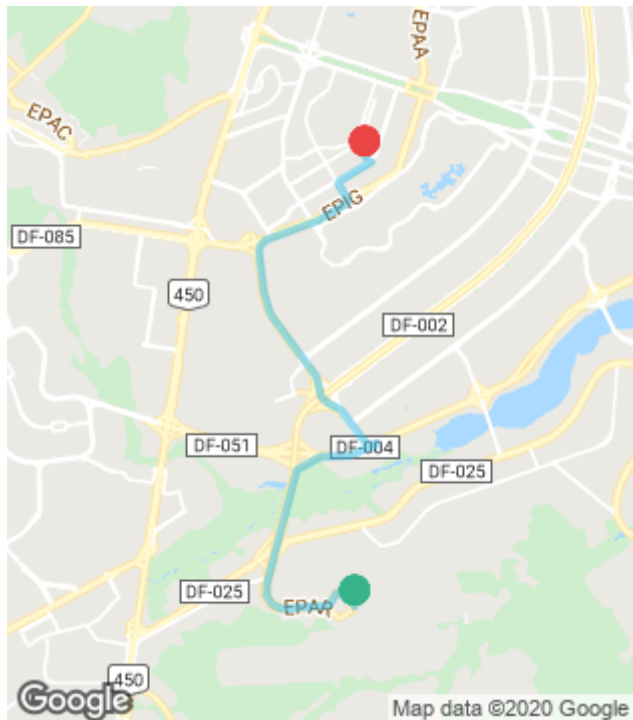

District Regulation  R\$0.24

Tolls, Surcharges, and Fees  R\$1.00

Amount Charged

•••• 9116 Switch

R\$19.42

[Visit the trip page](#) for more information, including invoices (where available)

You rode with Cleverson

4.92 ★ Rating

Cleverson is known for:
Excellent Service

How was your ride?

ADD AN EXTRA

All your trips are insured by Chubb. [Learn more.](#)

UberX 13.63 km | 19 min

- 11:11pm
EPAR - Lago Sul, Brasília - DF, 70297-400, Brazil
- 11:30pm
Unnamed Road - Brasília, DF, 70297-400, Brazil