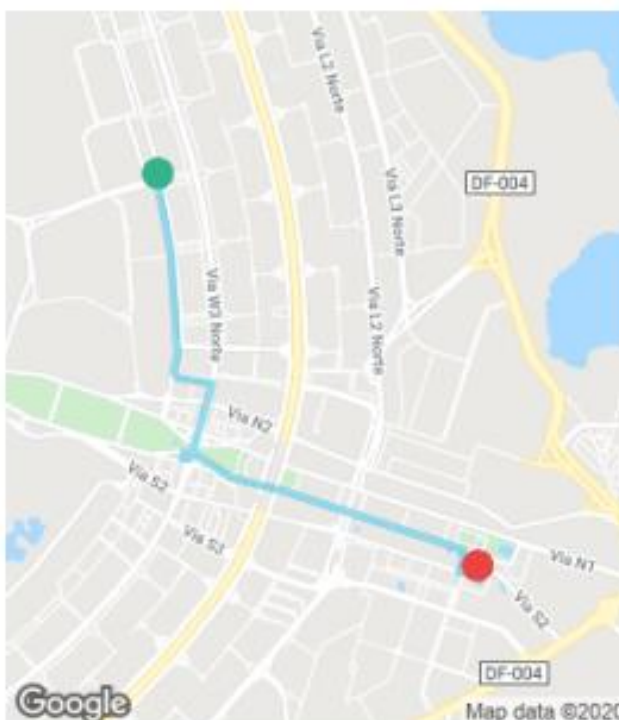

Total

R\$11.79

Trip Fare	R\$10.65
Subtotal	R\$10.65
District Regulation ?	R\$0.14
Tolls, Surcharges, and Fees ?	R\$1.00

Amount Charged

**** 9116 Switch

R\$11.79

[Visit the trip page](#) for more information, including invoices (where available)

You rode with Djaime

4.90 ★ Rating

Djaime is known for:
Excellent Service

How was your ride?

All your trips are insured by Chubb. [Learn more.](#)

UberX 6.24 km | 11 min

- 12:42pm
Scm 706/707, Bloco G,
Entrada 36 - St. de Grandes
Áreas Norte - Asa Norte,
Brasília - DF, 70790-060,
Brazil
- 12:54pm
Câmara dos Deputados,
Anexo IV Gab. 331 - Brasília,
DF, 70297-400, Brazil