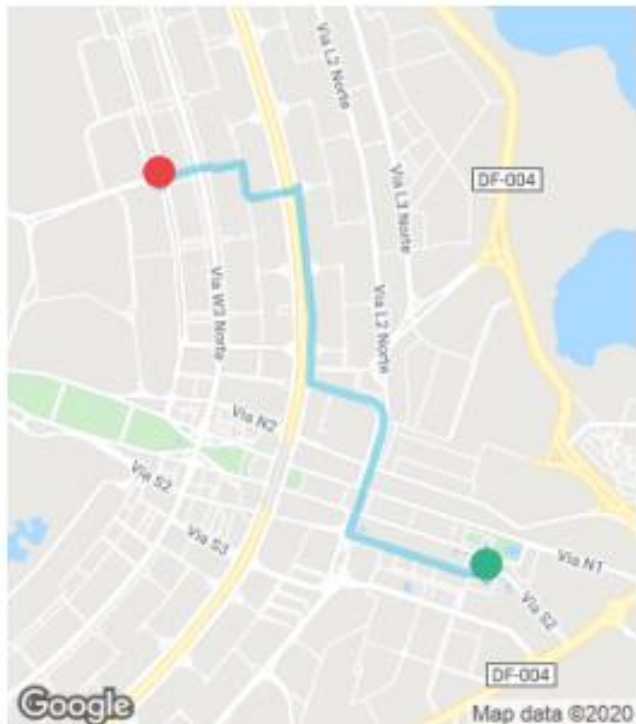

## R\$12.81

Trip Fare	R\$11.66
Subtotal	R\$11.66
District Regulation <a href="#">?</a>	R\$0.15
Tolls, Surcharges, and Fees <a href="#">?</a>	R\$1.00

Amount Charged

9116 Switch

R\$12.81

[Visit the trip page](#) for more information, including invoices (where available)

### You rode with Marcelo

4.98 ★ Rating

Marcelo is known for:  
Excellent Service

How was your ride?

ADD AN EXTRA

All your trips are insured by Chubb. [Learn more.](#)

UberX 6.99 km | 11 min

- 10:47am  
 Unnamed Road - Brasília, DF,  
 70297-400, Brazil
- 10:58am  
 Scm 706/707, Bloco G,  
 Entrada 36 - St. de Grandes  
 Áreas Norte - Asa Norte,  
 Brasília - DF, 70790-060,  
 Brazil